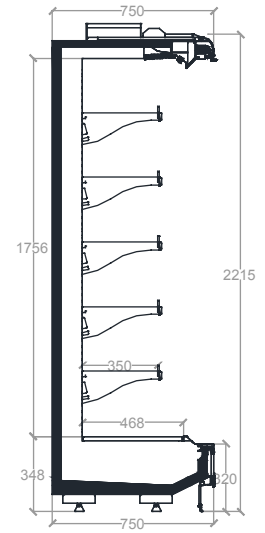


MULTIDECKS PRODUCT RANGE

REFRIGERATED DISPLAY CABINETS

ENVIRONMENT FRIENDLY TECHNOLOGIES FOR STORES

TECHNICAL INFORMATION

Lepus - Libra Length Chart

Length	937				1250				1560	1875				2200				2340	2500				3125				3750				3900
Depth	XD	D	M	G	XD	D	M	G	M	XD	D	M	G	XD	D	M	G	M	XD	D	M	G	XD	D	M	G	XD	D	M	G	M

TECHNICAL INFORMATION

Dorado Length Chart

Length	937			1250			1400	1875			2200			2500			2800	3125			3750				
Depth	D	M	G	D	M	G	LIFT	D	M	G	D	M	G	D	M	G	LIFT	LIFT	D	M	G	D	M	G	LIFT

DORADO G22

DORADO M22

DORADO D22

DORADO LIFT G22

DORADO G32

DORADO M32

DORADO D32

DORADO LIFT G32

TECHNICAL INFORMATION

Draco Length Chart

Length	937			1250			1400	1875			2200			2500			2800	3125			3750				
Depth	D	M	G	D	M	G	LIFT	D	M	G	D	M	G	D	M	G	LIFT	LIFT	D	M	G	D	M	G	LIFT