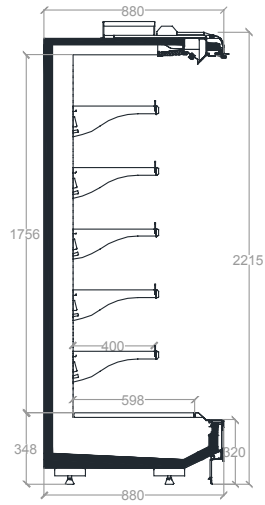

TECHNICAL INFORMATION

Dorado Length Chart

Length	937			1250			1400	1875			2200			2500			2800	3125			3750				
Depth	D	M	G	D	M	G	LIFT	D	M	G	D	M	G	D	M	G	LIFT	LIFT	D	M	G	D	M	G	LIFT

DORADO G22

DORADO M22

DORADO D22

DORADO LIFT G22

DORADO G32

DORADO M32

DORADO D32

DORADO LIFT G32

TECHNICAL INFORMATION

Draco Length Chart

Length	937			1250			1400	1875			2200			2500			2800	3125			3750				
Depth	D	M	G	D	M	G	LIFT	D	M	G	D	M	G	D	M	G	LIFT	LIFT	D	M	G	D	M	G	LIFT

DRACO G22

DRACO M22

DRACO D22

DRACO LIFT G22

DRACO G32

DRACO M32

DRACO D32

DRACO LIFT G32

TECHNICAL INFORMATION

OPEN

HINGED DOUBLE GLASS DOOR

SLIDING DOUBLE GLASS DOOR

HINGED SINGLE GLASS DOOR

STD SHELVES

INTERNAL MIRROR