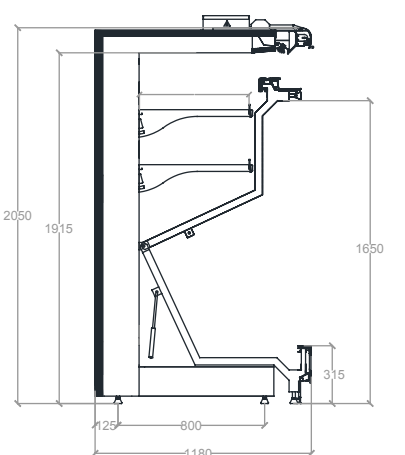

DORADO LIFT G22

DORADO G32

DORADO M32

DORADO D32

DORADO LIFT G32

TECHNICAL INFORMATION

Draco Length Chart

Length	937			1250			1400	1875			2200			2500			2800	3125			3750				
Depth	D	M	G	D	M	G	LIFT	D	M	G	D	M	G	D	M	G	LIFT	LIFT	D	M	G	D	M	G	LIFT

DRACO G22

DRACO M22

DRACO D22

DRACO LIFT G22

DRACO G32

DRACO M32

DRACO D32

DRACO LIFT G32

TECHNICAL INFORMATION

OPEN

HINGED DOUBLE GLASS DOOR

SLIDING DOUBLE GLASS DOOR

HINGED SINGLE GLASS DOOR

STD SHELVES

INTERNAL MIRROR