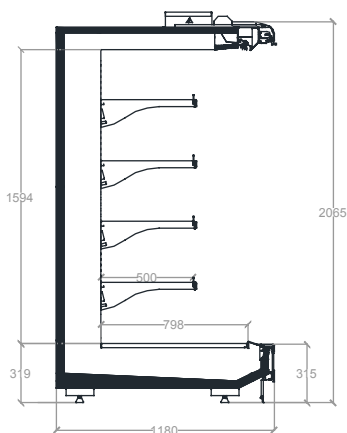

TECHNICAL INFORMATION

Dorado Length Chart

Length	937			1250			1400	1875			2200			2500			2800	3125			3750				
Depth	D	M	G	D	M	G	LIFT	D	M	G	D	M	G	D	M	G	LIFT	LIFT	D	M	G	D	M	G	LIFT

DORADO G22

DORADO M22

DORADO D22

DORADO LIFT G22

DORADO G32

DORADO M32

DORADO D32

DORADO LIFT G32

TECHNICAL INFORMATION

Draco Length Chart

Length	937			1250			1400	1875			2200			2500			2800	3125			3750				
Depth	D	M	G	D	M	G	LIFT	D	M	G	D	M	G	D	M	G	LIFT	LIFT	D	M	G	D	M	G	LIFT

DRACO G22

DRACO M22

DRACO D22

DRACO LIFT G22

DRACO G32

DRACO M32

DRACO D32

DRACO LIFT G32

TECHNICAL INFORMATION

OPEN

HINGED DOUBLE GLASS DOOR

SLIDING DOUBLE GLASS DOOR

HINGED SINGLE GLASS DOOR

STD SHELVES

INTERNAL MIRROR