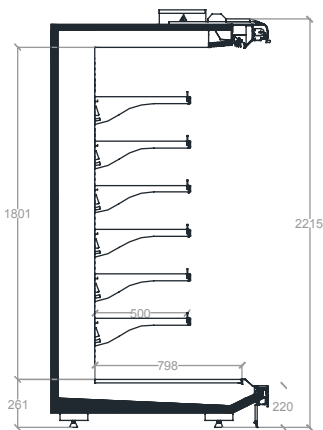


MULTIDECKS PRODUCT RANGE

REFRIGERATED DISPLAY CABINETS

ENVIRONMENT FRIENDLY TECHNOLOGIES FOR STORES

TECHNICAL INFORMATION

Lepus - Libra Length Chart

Length	937				1250				1560	1875				2200				2340	2500				3125				3750				3900
Depth	XD	D	M	G	XD	D	M	G	M	XD	D	M	G	XD	D	M	G	M	XD	D	M	G	XD	D	M	G	XD	D	M	G	M

TECHNICAL INFORMATION

Dorado Length Chart

Length	937			1250			1400	1875			2200			2500			2800	3125			3750				
Depth	D	M	G	D	M	G	LIFT	D	M	G	D	M	G	D	M	G	LIFT	LIFT	D	M	G	D	M	G	LIFT

DORADO G22

DORADO M22

DORADO D22

DORADO LIFT G22

DORADO G32

DORADO M32

DORADO D32

DORADO LIFT G32

TECHNICAL INFORMATION

Draco Length Chart

Length	937			1250			1400	1875			2200			2500			2800	3125			3750				
Depth	D	M	G	D	M	G	LIFT	D	M	G	D	M	G	D	M	G	LIFT	LIFT	D	M	G	D	M	G	LIFT