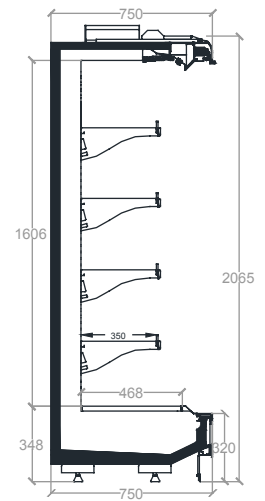

TECHNICAL INFORMATION

Lepus - Libra Length Chart

Length	937				1250				1560	1875				2200				2340	2500				3125				3750				3900
Depth	XD	D	M	G	XD	D	M	G	M	XD	D	M	G	XD	D	M	G	M	XD	D	M	G	XD	D	M	G	XD	D	M	G	M

LIBRA XD32