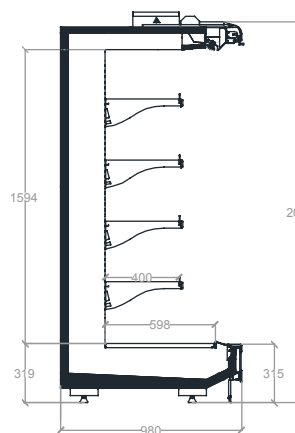

TECHNICAL INFORMATION

Dorado Length Chart

Length	937			1250			1400	1875			2200			2500			2800	3125			3750				
Depth	D	M	G	D	M	G	LIFT	D	M	G	D	M	G	D	M	G	LIFT	LIFT	D	M	G	D	M	G	LIFT

DORADO G22

DORADO M22

DORADO D22

DORADO LIFT G22

DORADO G32

DORADO M32

DORADO D32

DORADO LIFT G32

TECHNICAL INFORMATION

Draco Length Chart

Length	937			1250			1400	1875			2200			2500			2800	3125			3750				
Depth	D	M	G	D	M	G	LIFT	D	M	G	D	M	G	D	M	G	LIFT	LIFT	D	M	G	D	M	G	LIFT

DRACO G22

DRACO M22

DRACO D22

DRACO LIFT G22

DRACO G32

DRACO M32

DRACO D32

DRACO LIFT G32

TECHNICAL INFORMATION

OPEN

HINGED DOUBLE GLASS DOOR

SLIDING DOUBLE GLASS DOOR

HINGED SINGLE GLASS DOOR

STD SHELVES

INTERNAL MIRROR