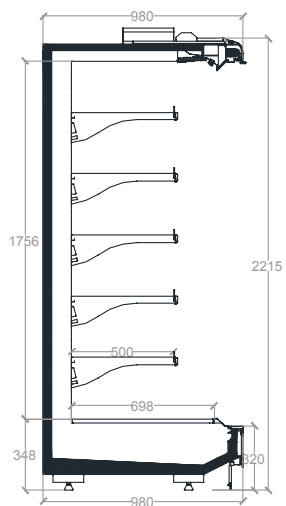

TECHNICAL INFORMATION

Dorado Length Chart

Length	937			1250			1400	1875			2200			2500			2800	3125			3750				
Depth	D	M	G	D	M	G	LIFT	D	M	G	D	M	G	D	M	G	LIFT	LIFT	D	M	G	D	M	G	LIFT

DORADO G22

DORADO M22

DORADO D22

DORADO LIFT G22

DORADO G32

DORADO M32

DORADO D32

DORADO LIFT G32

TECHNICAL INFORMATION

Draco Length Chart

Length	937			1250			1400	1875			2200			2500			2800	3125			3750				
Depth	D	M	G	D	M	G	LIFT	D	M	G	D	M	G	D	M	G	LIFT	LIFT	D	M	G	D	M	G	LIFT

DRACO G22

DRACO M22

DRACO D22

DRACO LIFT G22

DRACO G32

DRACO M32

DRACO D32

DRACO LIFT G32

TECHNICAL INFORMATION

OPEN

HINGED DOUBLE GLASS DOOR

SLIDING DOUBLE GLASS DOOR

HINGED SINGLE GLASS DOOR

STD SHELVES

INTERNAL MIRROR