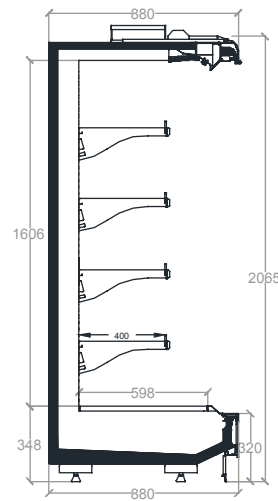

TECHNICAL INFORMATION

Lepus - Libra Length Chart

Length	937				1250				1560	1875				2200				2340	2500				3125				3750				3900
Depth	XD	D	M	G	XD	D	M	G	M	XD	D	M	G	XD	D	M	G	M	XD	D	M	G	XD	D	M	G	XD	D	M	G	M

LIBRA D32