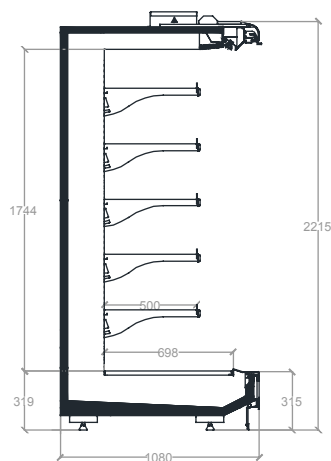


MULTIDECKS PRODUCT RANGE

REFRIGERATED DISPLAY CABINETS

ENVIRONMENT FRIENDLY TECHNOLOGIES FOR STORES

TECHNICAL INFORMATION

Lepus - Libra Length Chart

Length	937				1250				1560	1875				2200				2340	2500				3125				3750				3900
Depth	XD	D	M	G	XD	D	M	G	M	XD	D	M	G	XD	D	M	G	M	XD	D	M	G	XD	D	M	G	XD	D	M	G	M

TECHNICAL INFORMATION

Dorado Length Chart

Length	937			1250			1400	1875			2200			2500			2800	3125			3750				
Depth	D	M	G	D	M	G	LIFT	D	M	G	D	M	G	D	M	G	LIFT	LIFT	D	M	G	D	M	G	LIFT

DORADO G22

DORADO M22

DORADO D22

DORADO LIFT G22

DORADO G32

DORADO M32

DORADO D32

DORADO LIFT G32

TECHNICAL INFORMATION

Draco Length Chart

Length	937			1250			1400	1875			2200			2500			2800	3125			3750				
Depth	D	M	G	D	M	G	LIFT	D	M	G	D	M	G	D	M	G	LIFT	LIFT	D	M	G	D	M	G	LIFT