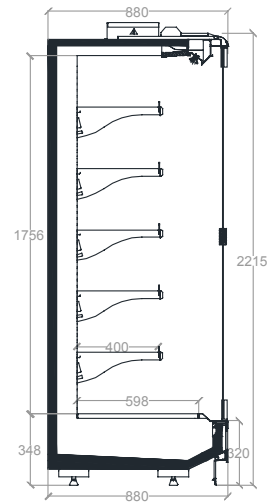

TECHNICAL INFORMATION

Dorado Length Chart

Length	937			1250			1400	1875			2200			2500			2800	3125			3750				
Depth	D	M	G	D	M	G	LIFT	D	M	G	D	M	G	D	M	G	LIFT	LIFT	D	M	G	D	M	G	LIFT

DORADO G22

DORADO M22

DORADO D22

DORADO LIFT G22

DORADO G32

DORADO M32

DORADO D32

DORADO LIFT G32

TECHNICAL INFORMATION

Draco Length Chart

Length	937			1250			1400	1875			2200			2500			2800	3125			3750				
Depth	D	M	G	D	M	G	LIFT	D	M	G	D	M	G	D	M	G	LIFT	LIFT	D	M	G	D	M	G	LIFT

DRACO G22

DRACO M22

DRACO D22

DRACO LIFT G22

DRACO G32

DRACO M32

DRACO D32

DRACO LIFT G32

TECHNICAL INFORMATION

OPEN

HINGED DOUBLE GLASS DOOR

SLIDING DOUBLE GLASS DOOR

HINGED SINGLE GLASS DOOR

STD SHELVES

INTERNAL MIRROR