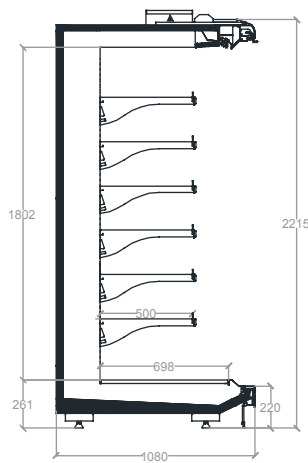


MULTIDECKS PRODUCT RANGE

REFRIGERATED DISPLAY CABINETS

ENVIRONMENT FRIENDLY TECHNOLOGIES FOR STORES

TECHNICAL INFORMATION

Lepus - Libra Length Chart

Length	937				1250				1560	1875				2200				2340	2500				3125				3750				3900
Depth	XD	D	M	G	XD	D	M	G	M	XD	D	M	G	XD	D	M	G	M	XD	D	M	G	XD	D	M	G	XD	D	M	G	M

TECHNICAL INFORMATION

Dorado Length Chart

Length	937			1250			1400	1875			2200			2500			2800	3125			3750				
Depth	D	M	G	D	M	G	LIFT	D	M	G	D	M	G	D	M	G	LIFT	LIFT	D	M	G	D	M	G	LIFT

DORADO G22

DORADO M22

DORADO D22

DORADO LIFT G22

DORADO G32

DORADO M32

DORADO D32

DORADO LIFT G32

TECHNICAL INFORMATION

Draco Length Chart

Length	937			1250			1400	1875			2200			2500			2800	3125			3750				
Depth	D	M	G	D	M	G	LIFT	D	M	G	D	M	G	D	M	G	LIFT	LIFT	D	M	G	D	M	G	LIFT