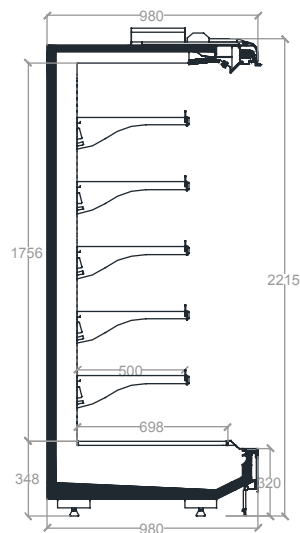

TECHNICAL INFORMATION

Lepus - Libra Length Chart

Length	937				1250				1560	1875				2200				2340	2500				3125				3750				3900
Depth	XD	D	M	G	XD	D	M	G	M	XD	D	M	G	XD	D	M	G	M	XD	D	M	G	XD	D	M	G	XD	D	M	G	M

LEPUS M32