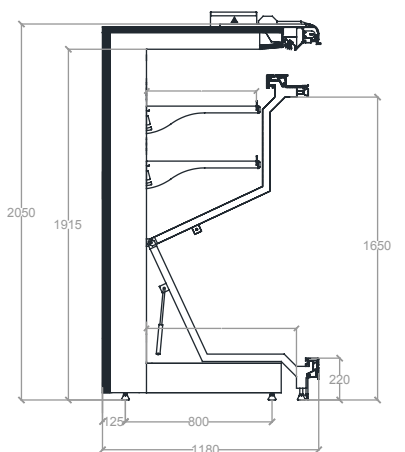

DORADO LIFT G22

DORADO G32

DORADO M32

DORADO D32

DORADO LIFT G32

TECHNICAL INFORMATION

Draco Length Chart

Length	937			1250			1400	1875			2200			2500			2800	3125			3750				
Depth	D	M	G	D	M	G	LIFT	D	M	G	D	M	G	D	M	G	LIFT	LIFT	D	M	G	D	M	G	LIFT

DRACO G22

DRACO M22

DRACO D22

DRACO LIFT G22

DRACO G32

DRACO M32

DRACO D32

DRACO LIFT G32

TECHNICAL INFORMATION

OPEN

HINGED DOUBLE GLASS DOOR

SLIDING DOUBLE GLASS DOOR

HINGED SINGLE GLASS DOOR

STD SHELVES

INTERNAL MIRROR