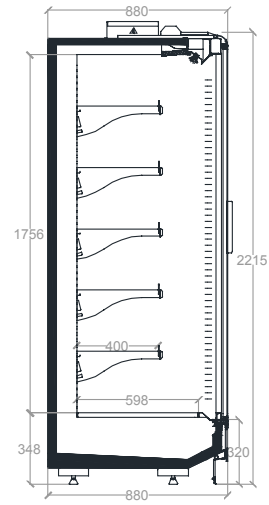

TECHNICAL INFORMATION

Dorado Length Chart

Length	937			1250			1400	1875			2200			2500			2800	3125			3750				
Depth	D	M	G	D	M	G	LIFT	D	M	G	D	M	G	D	M	G	LIFT	LIFT	D	M	G	D	M	G	LIFT

DORADO G22

DORADO M22

DORADO D22

DORADO LIFT G22

DORADO G32

DORADO M32

DORADO D32

DORADO LIFT G32

TECHNICAL INFORMATION

Draco Length Chart

Length	937			1250			1400	1875			2200			2500			2800	3125			3750				
Depth	D	M	G	D	M	G	LIFT	D	M	G	D	M	G	D	M	G	LIFT	LIFT	D	M	G	D	M	G	LIFT

DRACO G22

DRACO M22

DRACO D22

DRACO LIFT G22

DRACO G32

DRACO M32

DRACO D32

DRACO LIFT G32

TECHNICAL INFORMATION

OPEN

HINGED DOUBLE GLASS DOOR

SLIDING DOUBLE GLASS DOOR

HINGED SINGLE GLASS DOOR

STD SHELVES

INTERNAL MIRROR