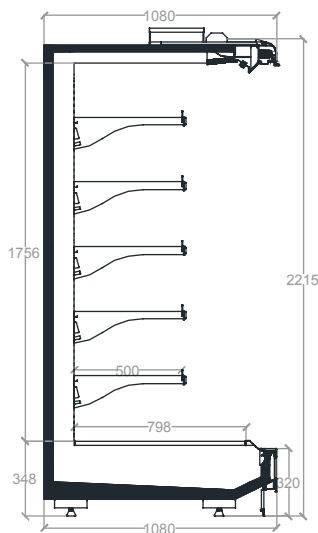

TECHNICAL INFORMATION

Lepus - Libra Length Chart

Length	937				1250				1560	1875				2200				2340	2500				3125				3750				3900
Depth	XD	D	M	G	XD	D	M	G	M	XD	D	M	G	XD	D	M	G	M	XD	D	M	G	XD	D	M	G	XD	D	M	G	M

LEPUS G32