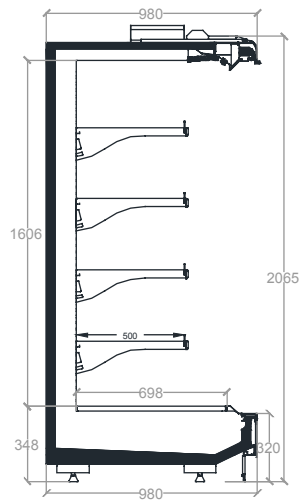

TECHNICAL INFORMATION

Lepus - Libra Length Chart

Length	937				1250				1560	1875				2200				2340	2500				3125				3750				3900
Depth	XD	D	M	G	XD	D	M	G	M	XD	D	M	G	XD	D	M	G	M	XD	D	M	G	XD	D	M	G	XD	D	M	G	M

LIBRA M32