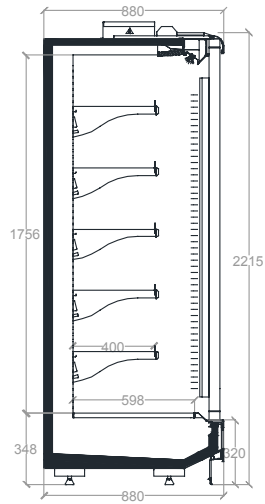


MULTIDECKS PRODUCT RANGE

REFRIGERATED DISPLAY CABINETS

ENVIRONMENT FRIENDLY TECHNOLOGIES FOR STORES

TECHNICAL INFORMATION

Lepus - Libra Length Chart

Length	937				1250				1560	1875				2200				2340	2500				3125				3750				3900
Depth	XD	D	M	G	XD	D	M	G	M	XD	D	M	G	XD	D	M	G	M	XD	D	M	G	XD	D	M	G	XD	D	M	G	M

TECHNICAL INFORMATION

Dorado Length Chart

Length	937			1250			1400	1875			2200			2500			2800	3125			3750				
Depth	D	M	G	D	M	G	LIFT	D	M	G	D	M	G	D	M	G	LIFT	LIFT	D	M	G	D	M	G	LIFT

DORADO G22

DORADO M22

DORADO D22

DORADO LIFT G22

DORADO G32

DORADO M32

DORADO D32

DORADO LIFT G32

TECHNICAL INFORMATION

Draco Length Chart

Length	937			1250			1400	1875			2200			2500			2800	3125			3750				
Depth	D	M	G	D	M	G	LIFT	D	M	G	D	M	G	D	M	G	LIFT	LIFT	D	M	G	D	M	G	LIFT

TECHNICAL INFORMATION

OPEN

HINGED DOUBLE GLASS DOOR

SLIDING DOUBLE GLASS DOOR

HINGED SINGLE GLASS DOOR

STD SHELVES

INTERNAL MIRROR