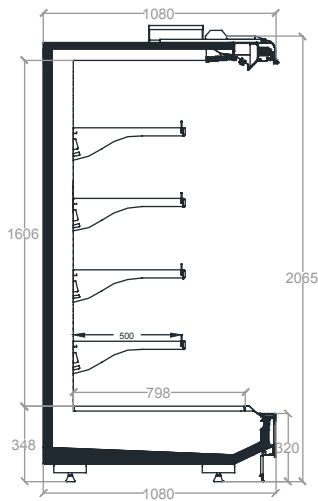

TECHNICAL INFORMATION

Lepus - Libra Length Chart

Length	937				1250				1560	1875				2200				2340	2500				3125				3750				3900
Depth	XD	D	M	G	XD	D	M	G	M	XD	D	M	G	XD	D	M	G	M	XD	D	M	G	XD	D	M	G	XD	D	M	G	M

LIBRA G32