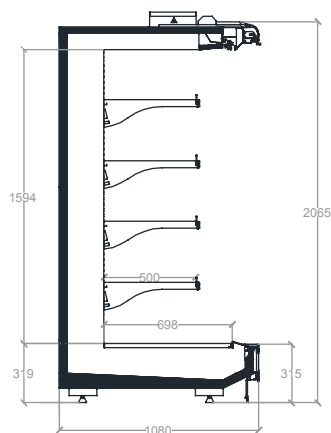

TECHNICAL INFORMATION

Dorado Length Chart

Length	937			1250			1400	1875			2200			2500			2800	3125			3750				
Depth	D	M	G	D	M	G	LIFT	D	M	G	D	M	G	D	M	G	LIFT	LIFT	D	M	G	D	M	G	LIFT

DORADO G22

DORADO M22

DORADO D22

DORADO LIFT G22

DORADO G32

DORADO M32

DORADO D32

DORADO LIFT G32

TECHNICAL INFORMATION

Draco Length Chart

Length	937			1250			1400	1875			2200			2500			2800	3125			3750				
Depth	D	M	G	D	M	G	LIFT	D	M	G	D	M	G	D	M	G	LIFT	LIFT	D	M	G	D	M	G	LIFT

DRACO G22

DRACO M22

DRACO D22

DRACO LIFT G22

DRACO G32

DRACO M32

DRACO D32

DRACO LIFT G32

TECHNICAL INFORMATION

OPEN

HINGED DOUBLE GLASS DOOR

SLIDING DOUBLE GLASS DOOR

HINGED SINGLE GLASS DOOR

STD SHELVES

INTERNAL MIRROR