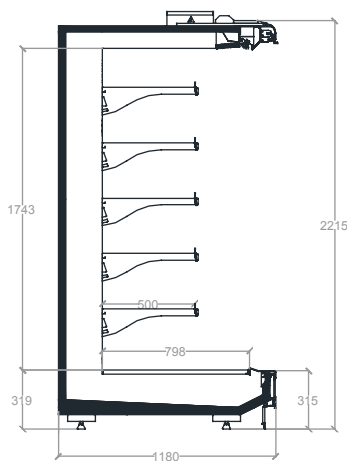


MULTIDECKS PRODUCT RANGE

REFRIGERATED DISPLAY CABINETS

ENVIRONMENT FRIENDLY TECHNOLOGIES FOR STORES

TECHNICAL INFORMATION

Lepus - Libra Length Chart

Length	937				1250				1560	1875				2200				2340	2500				3125				3750				3900
Depth	XD	D	M	G	XD	D	M	G	M	XD	D	M	G	XD	D	M	G	M	XD	D	M	G	XD	D	M	G	XD	D	M	G	M

TECHNICAL INFORMATION

Dorado Length Chart

Length	937			1250			1400	1875			2200			2500			2800	3125			3750				
Depth	D	M	G	D	M	G	LIFT	D	M	G	D	M	G	D	M	G	LIFT	LIFT	D	M	G	D	M	G	LIFT

DORADO G22

DORADO M22

DORADO D22

DORADO LIFT G22

DORADO G32

DORADO M32

DORADO D32

DORADO LIFT G32

TECHNICAL INFORMATION

Draco Length Chart

Length	937			1250			1400	1875			2200			2500			2800	3125			3750				
Depth	D	M	G	D	M	G	LIFT	D	M	G	D	M	G	D	M	G	LIFT	LIFT	D	M	G	D	M	G	LIFT