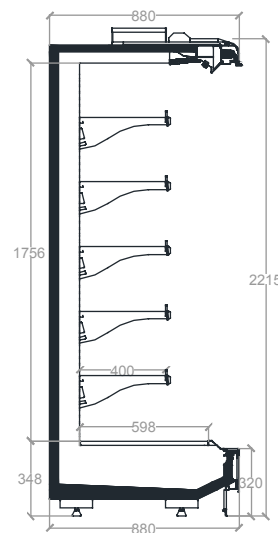

TECHNICAL INFORMATION

Lepus - Libra Length Chart

Length	937				1250				1560	1875				2200				2340	2500				3125				3750				3900
Depth	XD	D	M	G	XD	D	M	G	M	XD	D	M	G	XD	D	M	G	M	XD	D	M	G	XD	D	M	G	XD	D	M	G	M

LEPUS D32