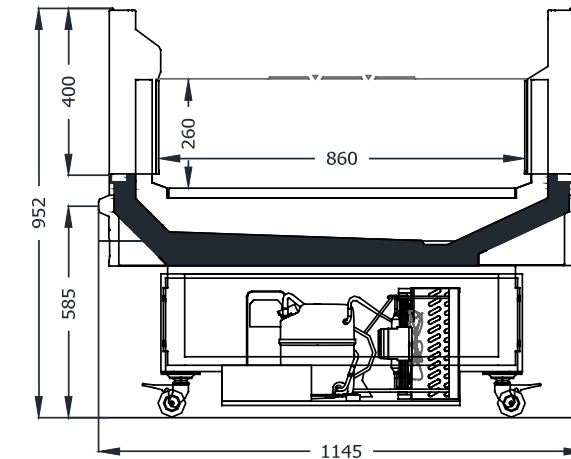

Cyclo - Pentane
polyurethane body

Horizontal Plug-in Display
Cabinet

Temperature range:
3L1 - 3L2

Wet surface:
Galvanized steel with
PVC-coating

Evaporator in the bottom

- Base Height
585
- Available Lengths
1250
1875
- Available Heights
950
- Available Depths
860
- Lighting Options
T5
LED
- Refrigerant
R404
- Cover Options
Sliding Glass Lids
Night Cover

Cyclo - Pentane
polyurethane body

Horizontal Plug-in Display
Cabinet

Temperature range:
3L1 - 3L2

Wet surface:
Galvanized steel with
PVC-coating

Evaporator in the bottom

- Base Height
465
- Available Lengths
1375
2000
- Available Heights
930
- Available Depths
1145
- Refrigerant
R404
- Cover Options
Sliding Glass Lids
Night Cover